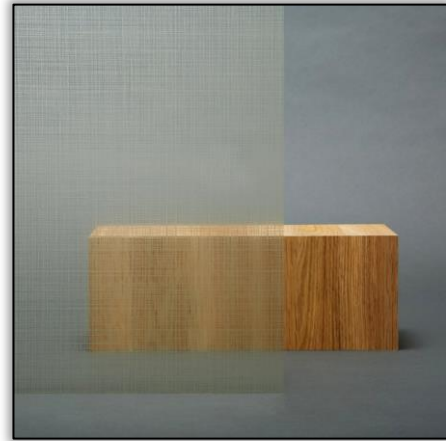

3M™ FASARA™ Glass Finishes Sensai Linen Champagne Gold - SH2CSSEC

Product Description

3M Fasara Sensai Linen Champagne Gold (SH2CSSEC) is a fabric style, durable polyester film with a pressure-sensitive adhesive. This decorative film can be used on vertical glass applications to control both light and privacy through a building's interior glass.

3M™ FASARA™ Glass Finishes are decorative window films that are available in 100+ designs. Fasara films provide the look of frosted, etched, cut, sandblasted, and textured glass at a fraction of the cost.

Product Specifications

Product Family	Fabric
Product Code	SH2CSSEC
Film Type	Durable Polyester
Adhesive Type	Pressure-sensitive
Usage	Interior
Available Widths	50 in
Full Roll Length	98.4 ft
Thickness	3.1 mils
UV Rejected	99%+
Visible Light Transmittance	63%
Solar Heat Transmittance	63%
Shading Coefficient	0.77
Flame Spread Index	No greater than 25
Smoke Developed Index	No greater than 450